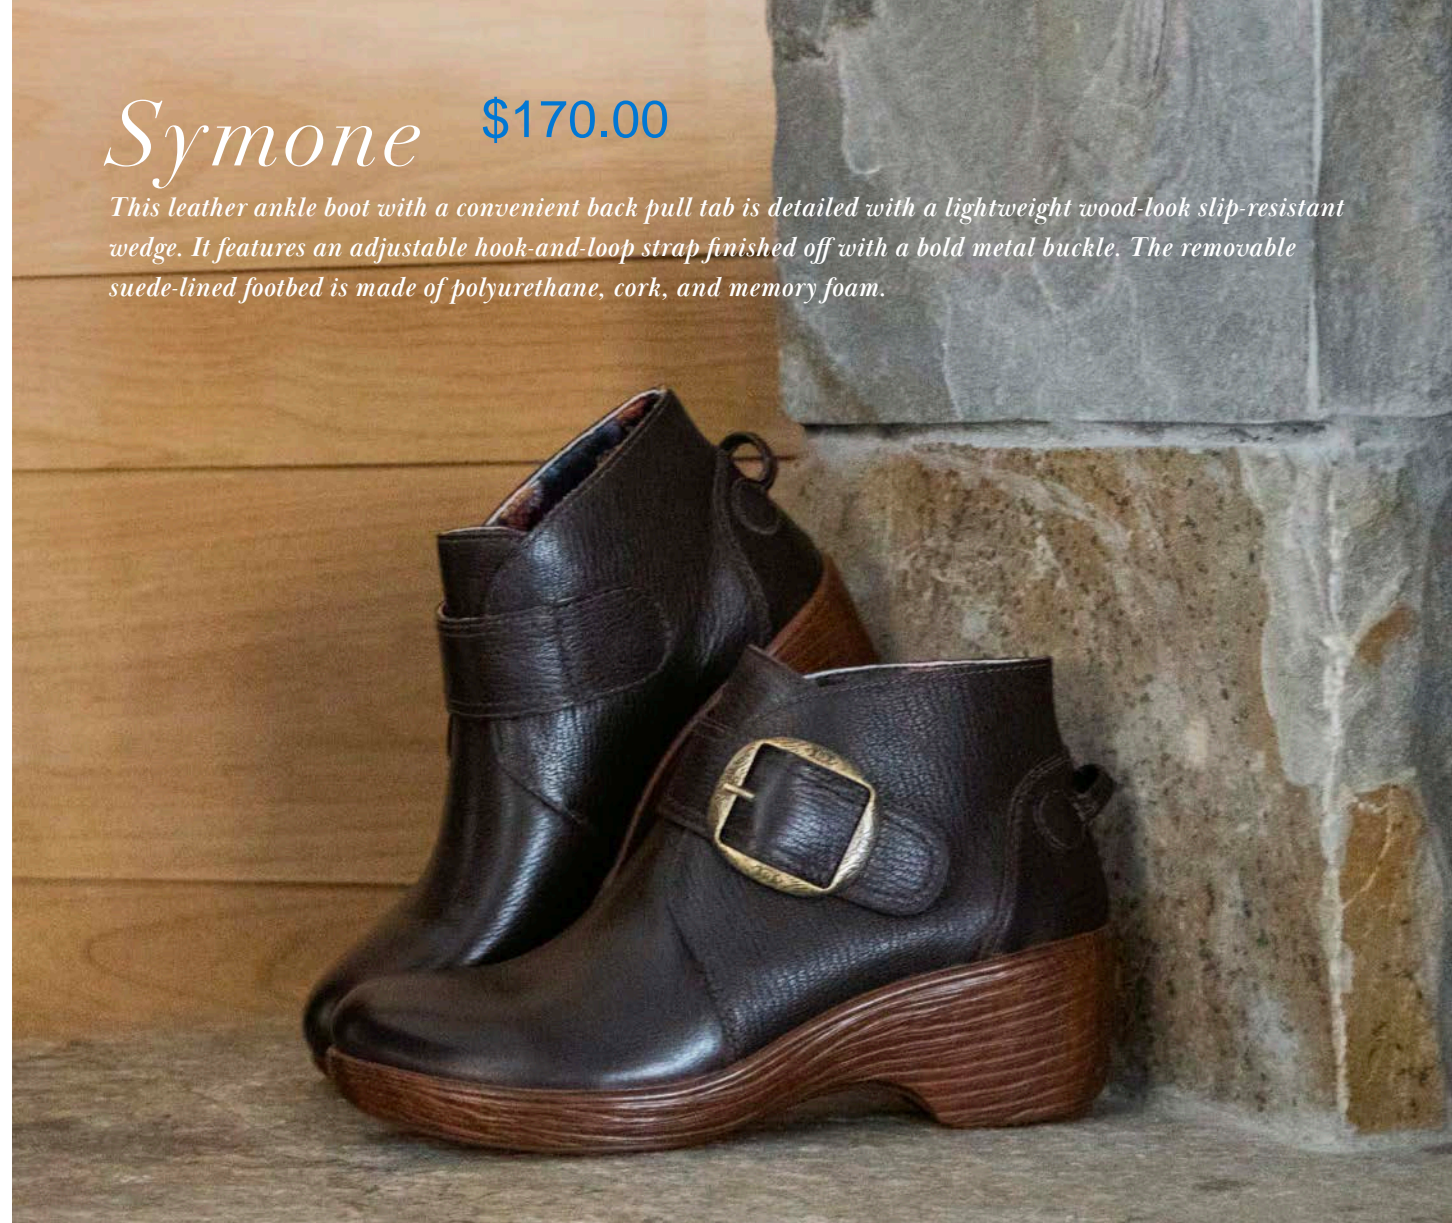

NEW

CAT-8102 / PINE GALE

MINI OUTSOLE

AVAILABLE IN SIZES 35-42

- APMA accepted
- Patented removable footbed; replacement available in medium and wide (ALG-999 footbed)
- Hand-stitched
- Leather upper and warm lining
- Adjustable hook-and-loop closure with hardware
- Pull tab for easy on-and-off
- Padded collar
- Suede leather footbed
- 1 inch heel height

Symone \$170.00

This leather ankle boot with a convenient back pull tab is detailed with a lightweight wood-look slip-resistant wedge. It features an adjustable hook-and-loop strap finished off with a bold metal buckle. The removable suede-lined footbed is made of polyurethane, cork, and memory foam.

NEW STYLE

WOOD LOOK WEDGE OUTSOLE

AVAILABLE IN SIZES 35-42

- Removable footbed; replacement available in medium & wide (ALG-998 footbed)
- Leather upper
- Adjustable hook-and-loop strap with ornamental buckle
- Pull tab for easy on-and-off
- Suede leather footbed
- Removable footbed
- Featherweight wedge outsole
- Slip-resistant outsole
- Non-marking outsole
- 2 inch heel height