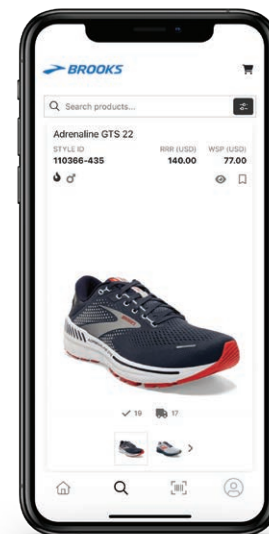

Have you tried using FastTrack on your mobile or tablet devices?

Using FastTrack on the “go” is easy. In addition to our mobile app – available in your device’s app store – the full web view also scales to screen on your desktop, laptop, tablet, and mobile devices.

With FastTrack you can:

- View available inventory
- Place at once and future orders
- View order status and track shipments
- See who placed orders and access open baskets
- Email suggested baskets
- View and order from Brooks spotlight lists
- Scan barcodes to access product
- Sales reps can review and approve future orders

*For optimal performance, use Chrome as your web browser

FastTrack
BROOKS