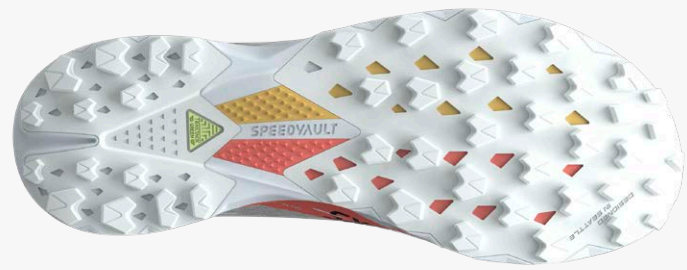

CATAMOUNT AGIL

$180 |

Race technical trails at top speeds

TRAIL

All-out speed for racing technical terrain

The new SpeedVault Trail Plate is designed to propel you to top speeds on race day and works with nitrogen-infused DNA FLASH v2 midsole technology to create a lightweight, responsive ride.

Agile & responsive design

Midsole and outsole are precision engineered for speed – lower stack height and responsive underfoot-feel allow you to remain agile at top speeds and tackle dynamic terrain while the articulated SpeedVault Trail Plate helps you maintain footing.

Locked-in fit

Lightweight mesh upper contours to foot for second-skin feel and can be cinched down for increased precision.

Additional Benefits

- To achieve CarbonNeutral® product certification for this style, we increase use of recycled materials to lower carbon emissions, then support carbon offset projects to neutralize the emissions we can't yet eliminate.
- Nitrogen-infused DNA FLASH v2 midsole technology is lighter and provides nearly 10% more energy return than previous version.
- SpeedVault Trail Plate is made of the same Pebax material used in our track spikes to deliver propulsive speed and stability over rugged terrain.
- TrailTack Green outsole provides superior traction on wet and dry surfaces and is made of 25% recycled material.
- Perforated outsole shaves weight while delivering high-performance traction, grip, and protection on the trails.
- 4.5 mm lugs.