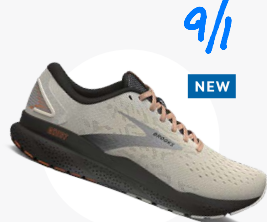

164 Coconut/Chateau/Forged Iron
SC 05/01/2024

HH 020 Black/Black/Ebony
05/01/2024

9/1
NEW