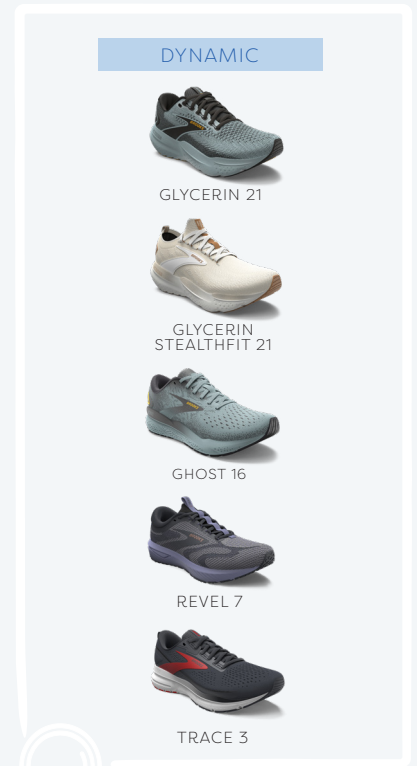

Versatile upper

Updated knit upper offers a sleek look and fit while providing structure and breathability.

DYNAMIC

price	$100
available	06/01/2024 (014, 036, 072) 07/01/2024 (113, 121, 178, 484, 522, 948) 08/01/2024 (495)
midsole height	22:12
midsole drop	10 mm
weight*	8.0 oz (W) 9.1 oz (M)

THIS SHOE IS FOR

The Revel 7 is for anyone who wants a performance shoe with sleek, sporty style for workouts, weekends, and anything in between.

WHAT'S NEW

- Updated comfort collar provides a plush feeling against your foot.

WEAR TESTERS SAY

“Definitely a shoe I’ll consider in the future! I liked how it felt on-foot for all activities.”

WOMEN'S | 120424

MEN'S | 110435

FALL 2024

*Due to development timelines, weights are based on samples. Final weights will be communicated ahead of the product launch date.