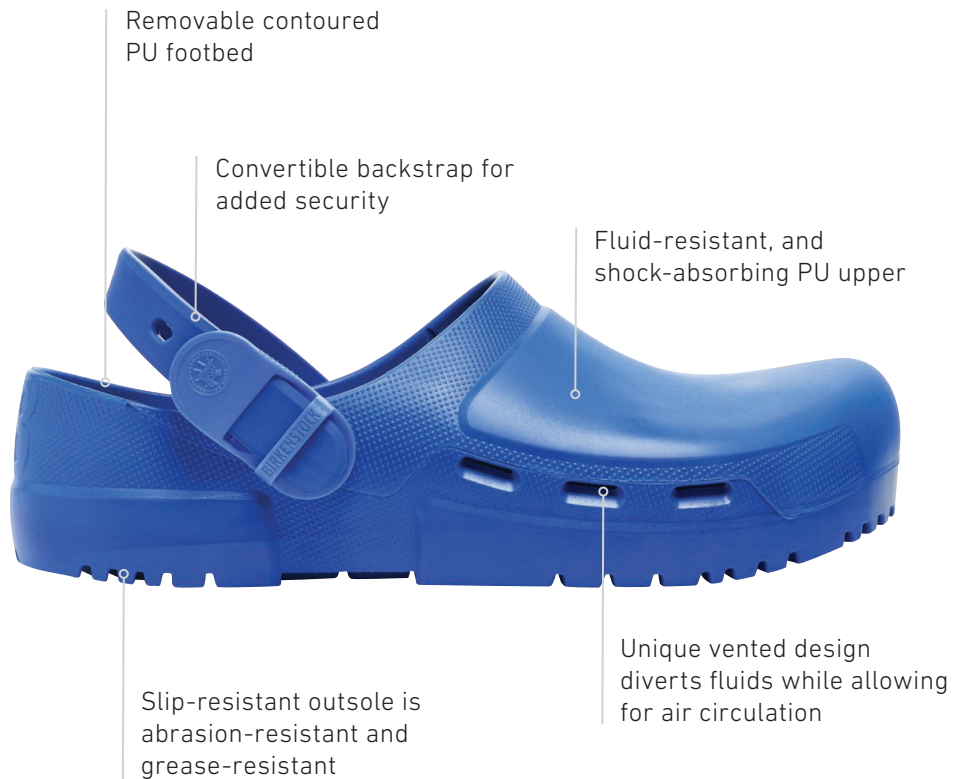

THE NEW BIRKI AIR 2.0

The Birki Air 2.0 represents our next-generation technical performance evolution designed specifically for the demands of professional use. Built around the all-day support of the BIRKENSTOCK® contoured footbed, the Birki Air 2.0 delivers fluid resistance, slip resistance and a secure fit with its convertible backstrap. All with a unique ventilation system that keeps fluids out while allowing ventilation and breathability. Better comfort. Better care.