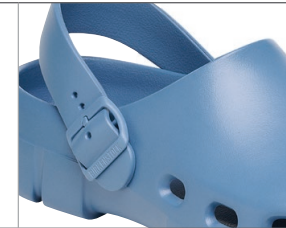

BIRKI FLOW
EVA \ ELEMENTAL BLUE

R 1027685	36-46	B03000B
		$59.95
AVAILABLE JANUARY		NEW